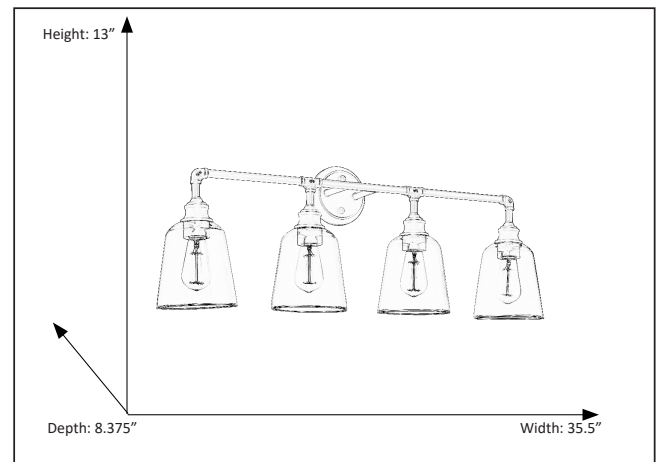

#### Features

Item Number	7-70052
Family	Milla
Finish	Matte Black
Dimensions (HxWxD)	13"H x 35.5"W x 8.375"D
Lamp Info	4 xE27
Lamp Base	Medium
Location Rating	Damp Rated